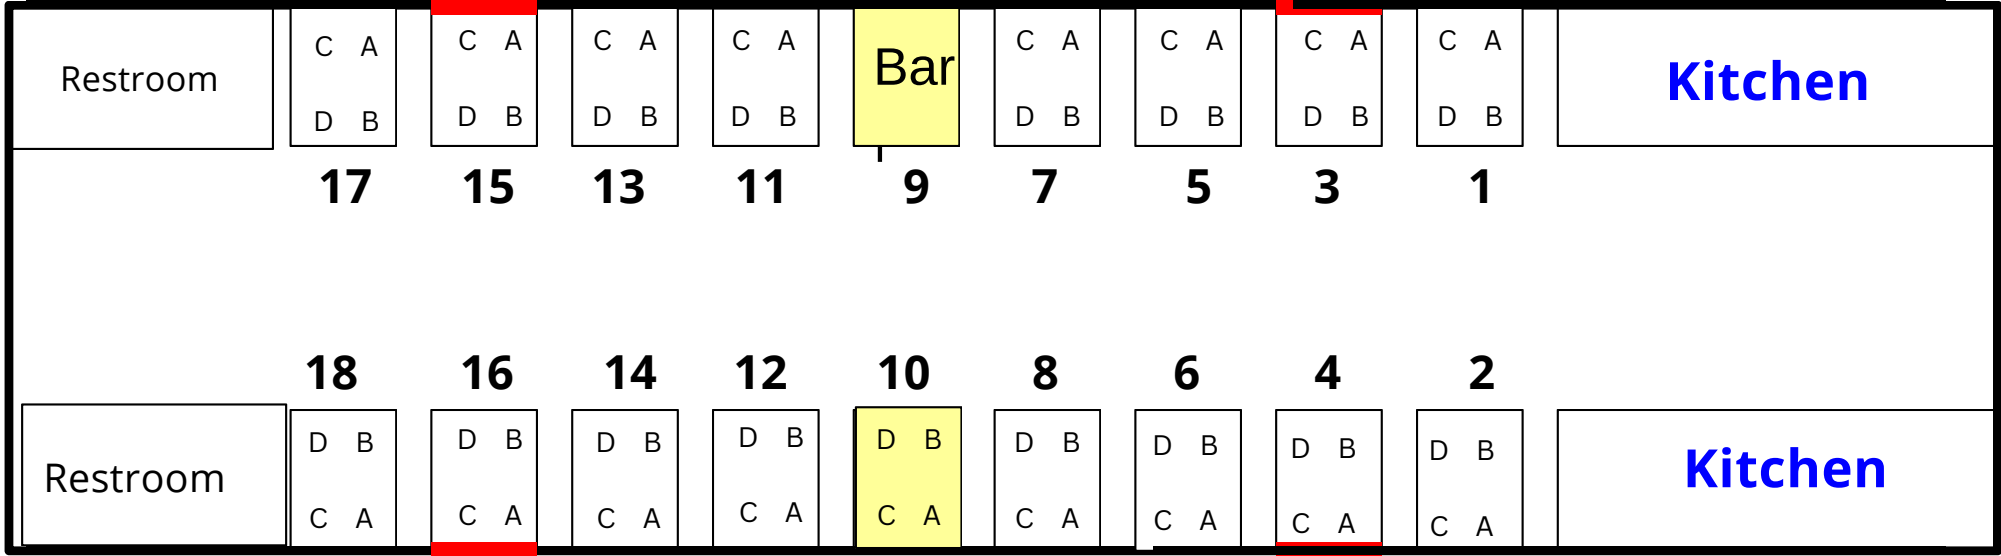

Emergency Exit Windows Marked Red

  Electrical outlets under every seat

Car 553-(Car D) Table Style Seating

Vestibule

C A	C A	C A	C A	C A	Bar	C A	C A	C A	C A	Kitchen	
D B	D B	D B	D B	D B		D B	D B	D B	D B		
19	17	15	13	11	9	7	5	3	1		
20	18	16	14	12	10	8	6	4	2		
D B	D B	D B	D B	D B	D B	D B	D B	D B	D B	Restroom	Restroom
C A	C A	C A	C A	C A	C A	C A	C A	C A	C A		

Emergency Exit Windows Marked Red

  Electrical outlets under every seat

Car 551-(Car E) Table Style Seating

Vestibule

Emergency Exit Windows Marked Red

Electrical outlets under every seat

Car 557-(Car F) Table Style Seating

Vestibule

Emergency Exit Windows Marked Red

Electrical outlets under every seat