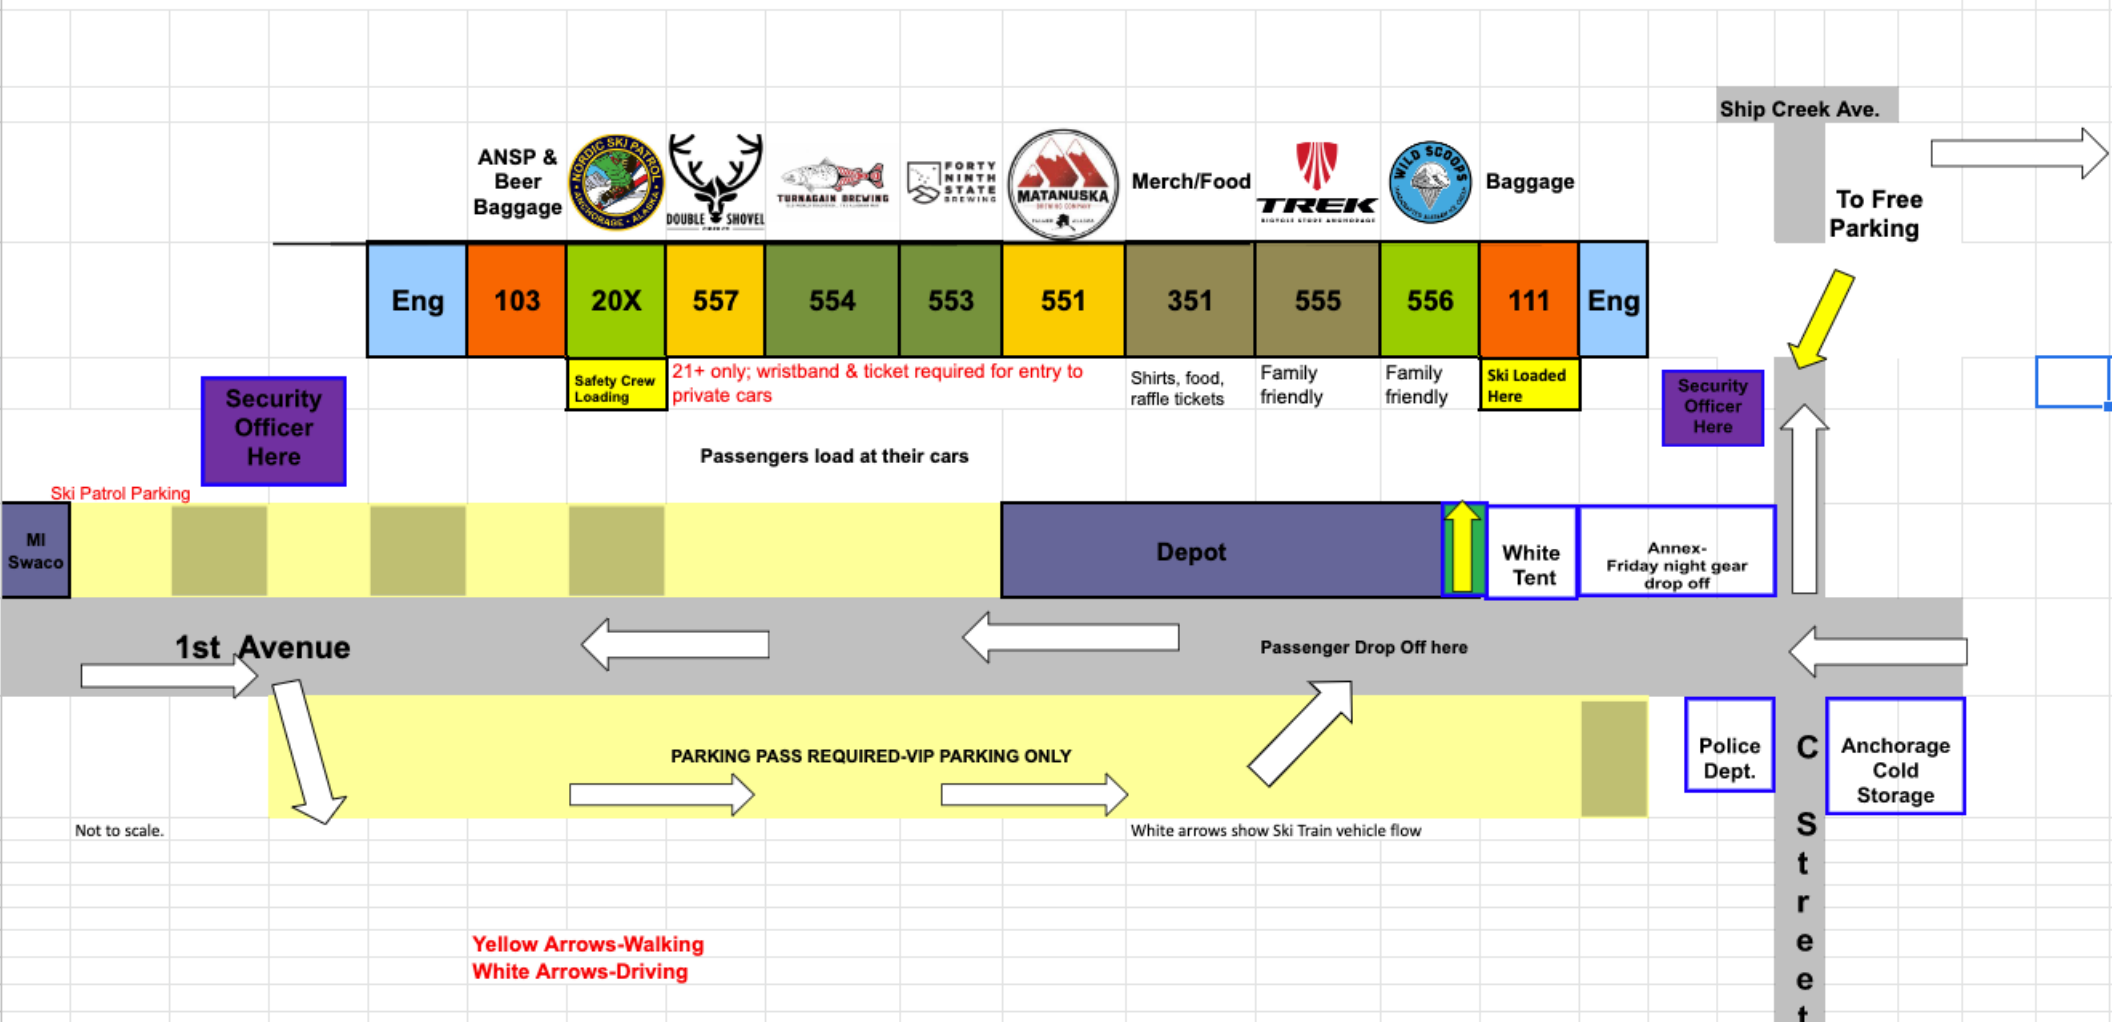

SKI TRAIN 2023

Car 556-(Car A)

Table Style Seating

Vestibule

Restroom	C A	C A	C A	C A	BAR	C A	C A	C A	C A	Kitchen
	D B	D B	D B	D B		D B	D B	D B	D B	
	17	15	13	11	9	7	5	3	1	
	18	16	14	12	10	8	6	4	2	
Restroom	D B	D B	D B	D B	D B	D B	D B	D B	D B	Kitchen
	C A	C A	C A	C A	C A	C A	C A	C A	C A	

Emergency Exit Windows Marked Red

Electrical outlets under every seat

Car 555-(Car B) Table Style Seating

Vestibule

Emergency Exit Windows Marked Red

  Electrical outlets under every seat

Car 351

Merchandise, Food, Raffle Tickets

Emergency Exit Windows Marked Red

  Electrical outlets under every seat

Car 553-(Car D) Table Style Seating

Vestibule

C A	C A	C A	C A	C A	Bar	C A	C A	C A	C A	Kitchen	
D B	D B	D B	D B	D B		D B	D B	D B	D B		
19	17	15	13	11	9	7	5	3	1		
20	18	16	14	12	10	8	6	4	2		
D B	D B	D B	D B	D B	D B	D B	D B	D B	D B	Restroom	Restroom
C A	C A	C A	C A	C A	C A	C A	C A	C A	C A		

Emergency Exit Windows Marked Red

  Electrical outlets under every seat

Car 551-(Car E) Table Style Seating

Vestibule

Emergency Exit Windows Marked Red

Electrical outlets under every seat

Car 557-(Car F) Table Style Seating