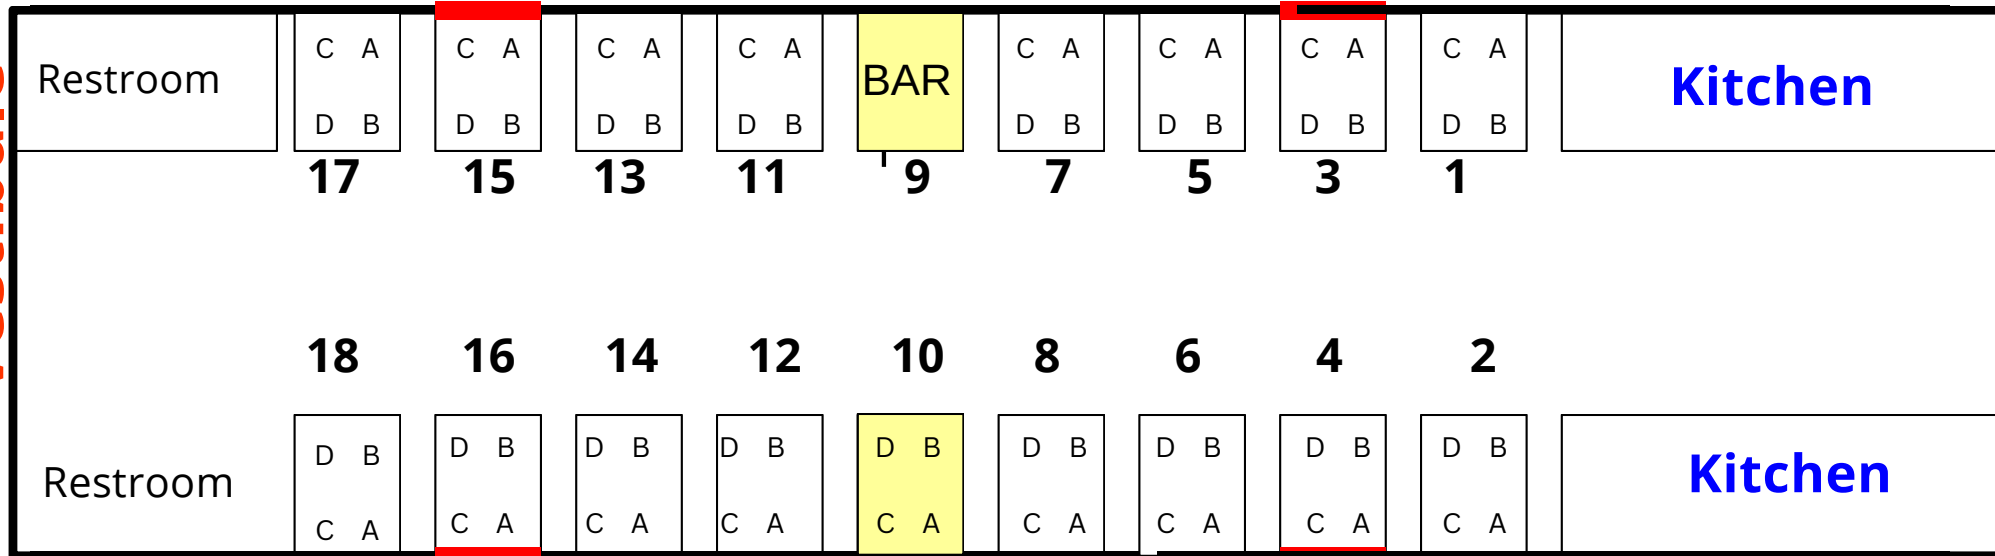

SKI TRAIN 2023

Car 556-(Car A)

Table Style Seating

Vestibule

Restroom	C A	C A	C A	C A	BAR	C A	C A	C A	C A	Kitchen
	D B	D B	D B	D B		D B	D B	D B	D B	
	17	15	13	11	9	7	5	3	1	
	18	16	14	12	10	8	6	4	2	
Restroom	D B	D B	D B	D B	D B	D B	D B	D B	D B	Kitchen
	C A	C A	C A	C A	C A	C A	C A	C A	C A	

Emergency Exit Windows Marked Red

Electrical outlets under every seat

Car 555-(Car B) Table Style Seating

Vestibule

Emergency Exit Windows Marked Red

  Electrical outlets under every seat

Car 351

Merchandise, Food, Raffle Tickets

Emergency Exit Windows Marked Red

Car 554-(Car C) Table Style Seating

Vestibule

C A	C A	C A	C A	C A	Bar	C A	C A	C A	C A	Kitchen	
D B	D B	D B	D B	D B		D B	D B	D B	D B		
19	17	15	13	11	9	7	5	3	1		
20	18	16	14	12	10	8	6	4	2		
D B	D B	D B	D B	D B	D B	D B	D B	D B	D B	Restroom	
C A	C A	C A	C A	C A	C A	C A	C A	C A	C A	Restroom	