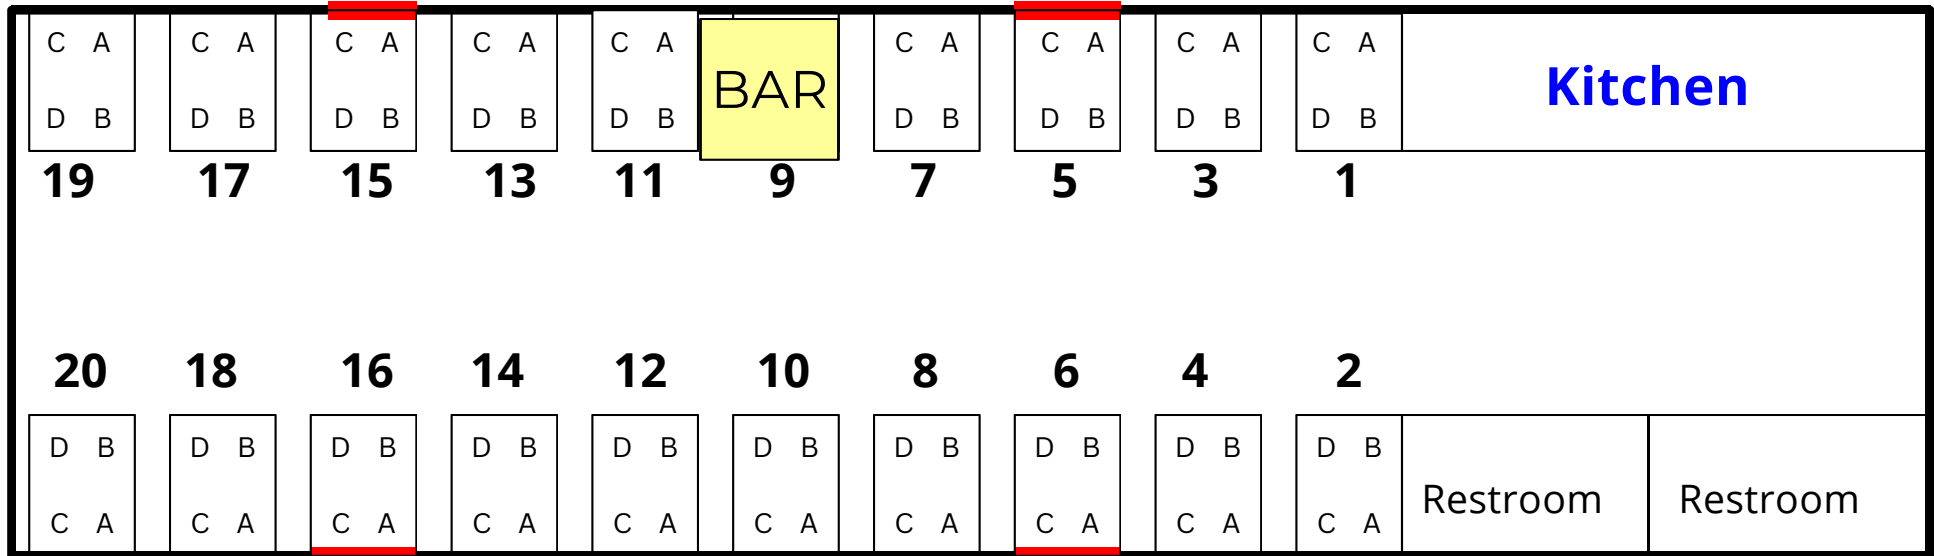

Car 551-(Car E) Table Style Seating

Vestibule

Emergency Exit Windows Marked Red

Electrical outlets under every seat