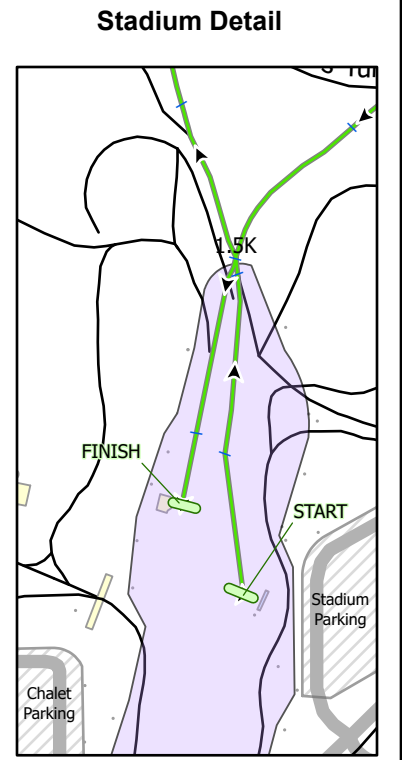

Kincaid Classic & Wooden Ski 3km Classic

January 22, 2023

**NORDIC SKIING
ASSOCIATION
OF ANCHORAGE**

Mapping Provided by:  **CRW**
ENGINEERING GROUP

Legend	
	Ski Trails
	Stadium Area
	Classic Course
Kincaid Park - Anchorage, AK	