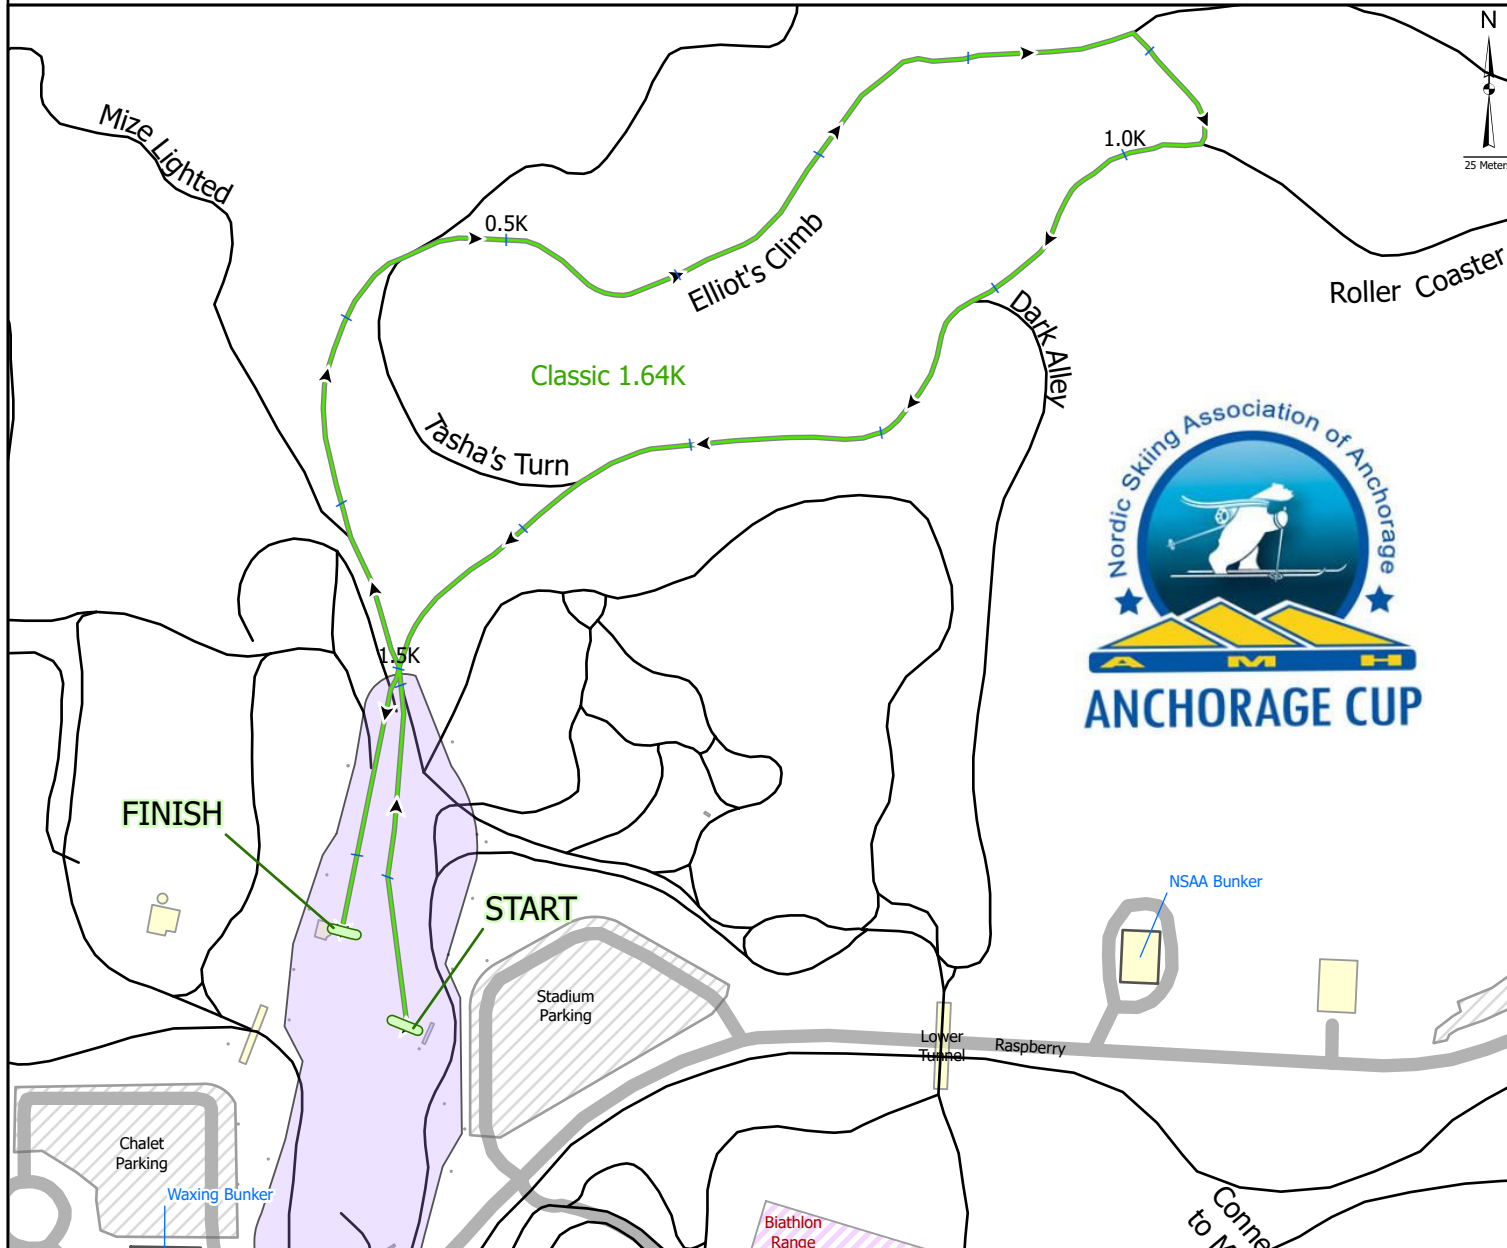

Kincaid Classic & Wooden Ski 3km Classic

January 22, 2023

**NORDIC SKIING
ASSOCIATION
OF ANCHORAGE**

Mapping Provided by:  **CRW**
ENGINEERING GROUP

Legend	
	Ski Trails
	Stadium Area
	Classic Course
Kincaid Park - Anchorage, AK	