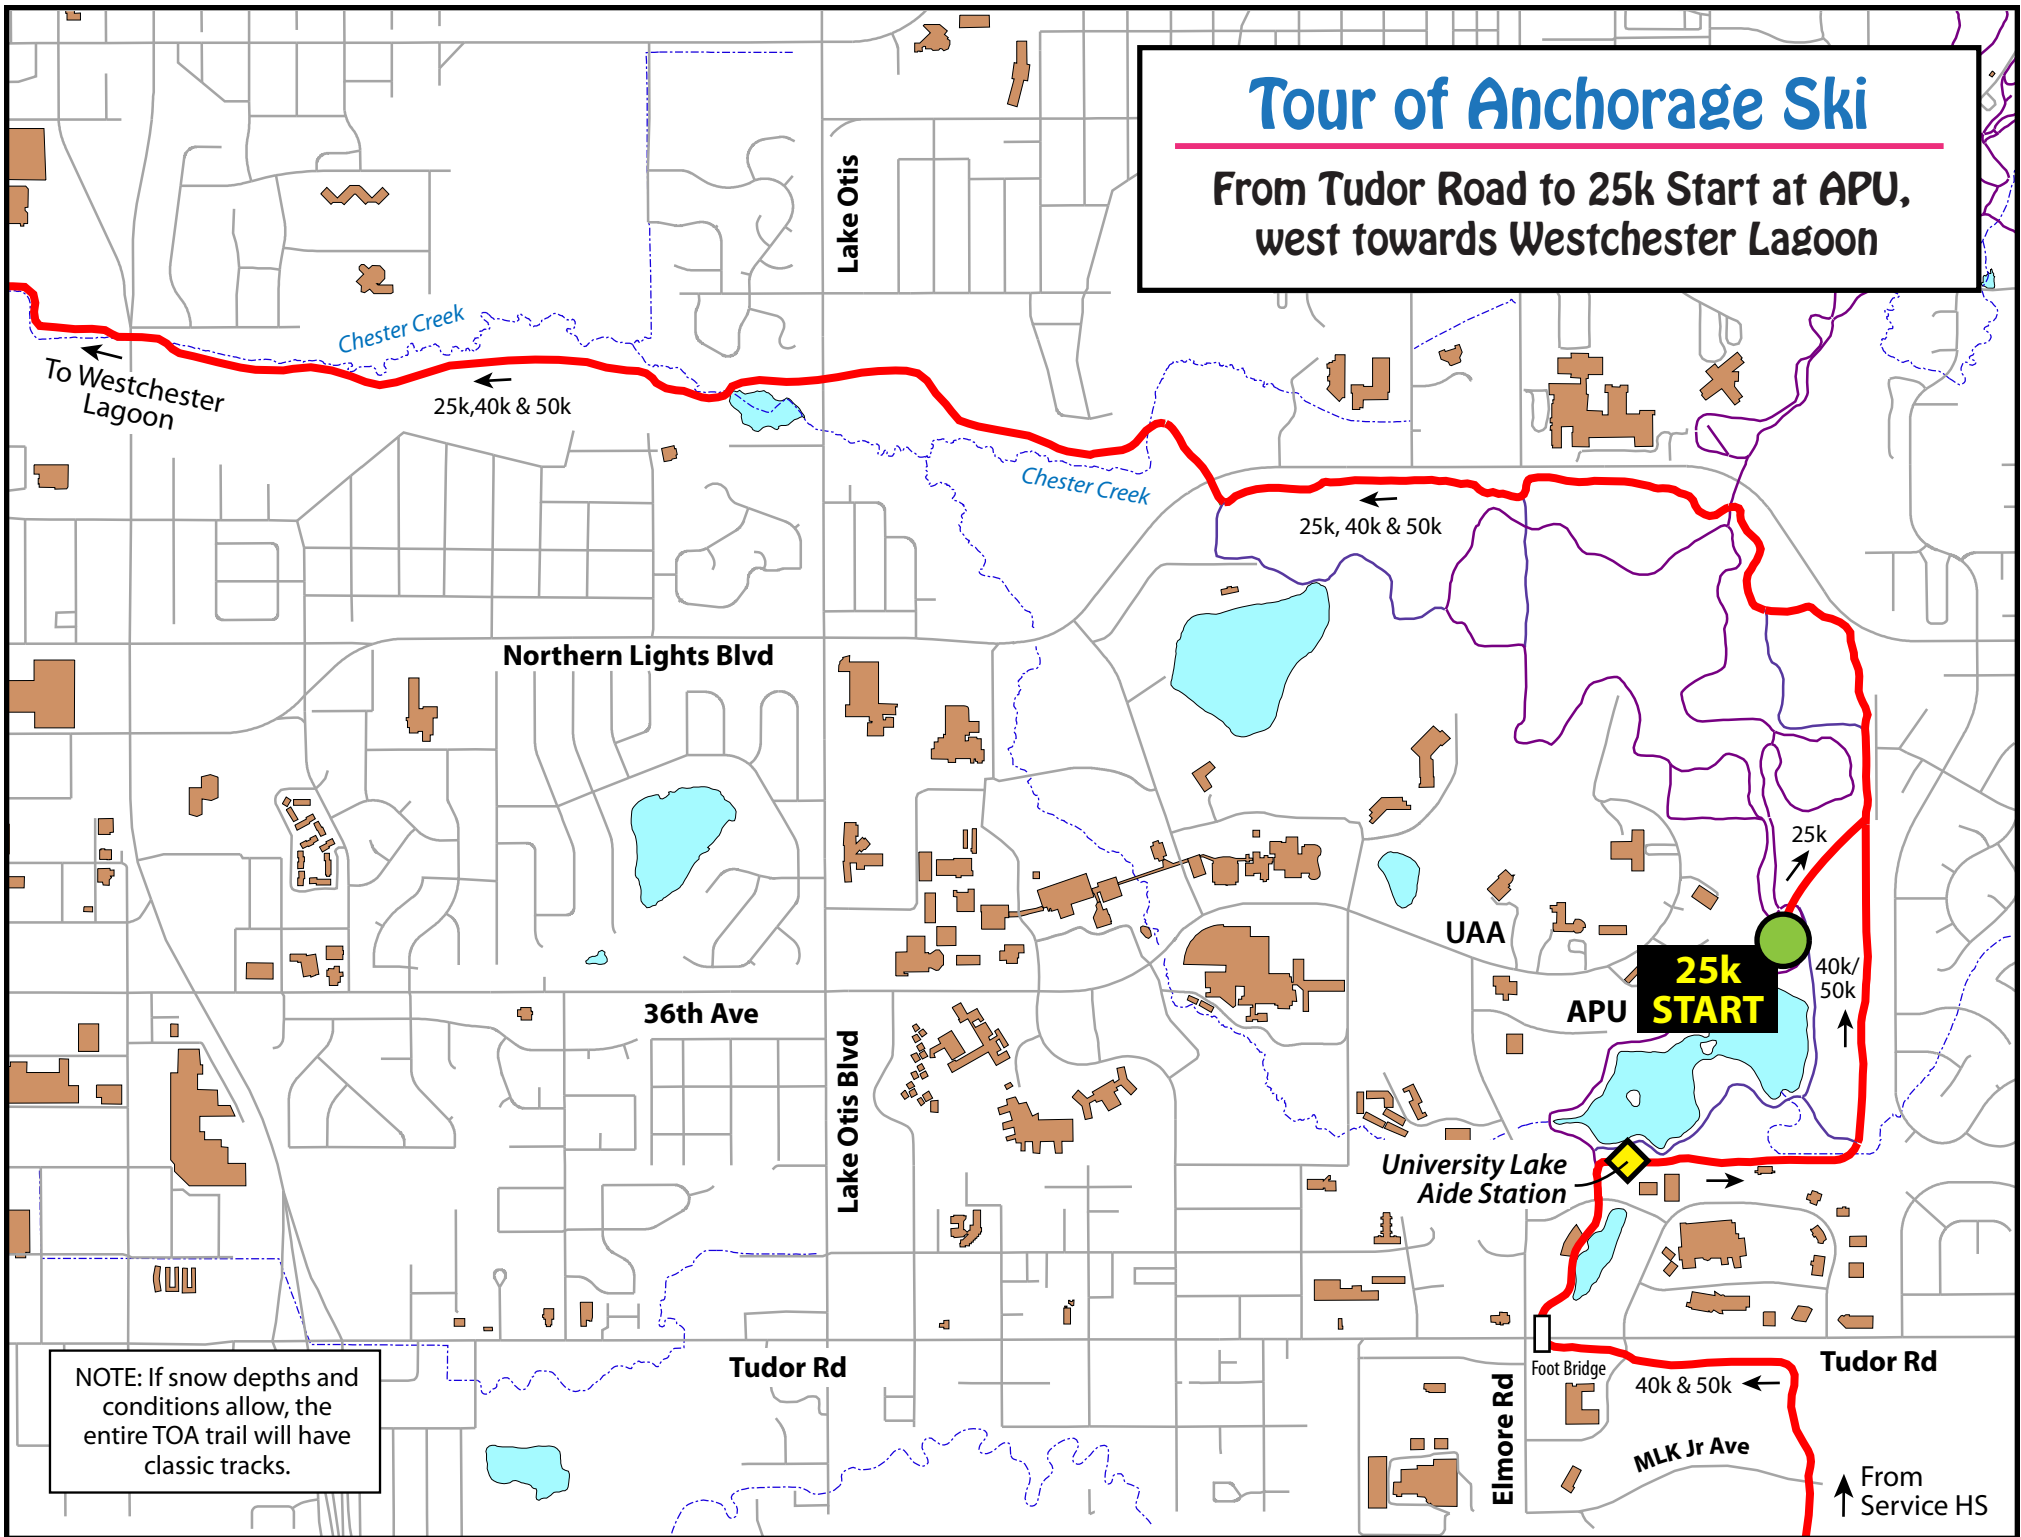

Tour of Anchorage Ski

From Tudor Road to 25k Start at APU,
west towards Westchester Lagoon

NOTE: If snow depths and conditions allow, the entire TOA trail will have classic tracks.

25k START

From Service HS