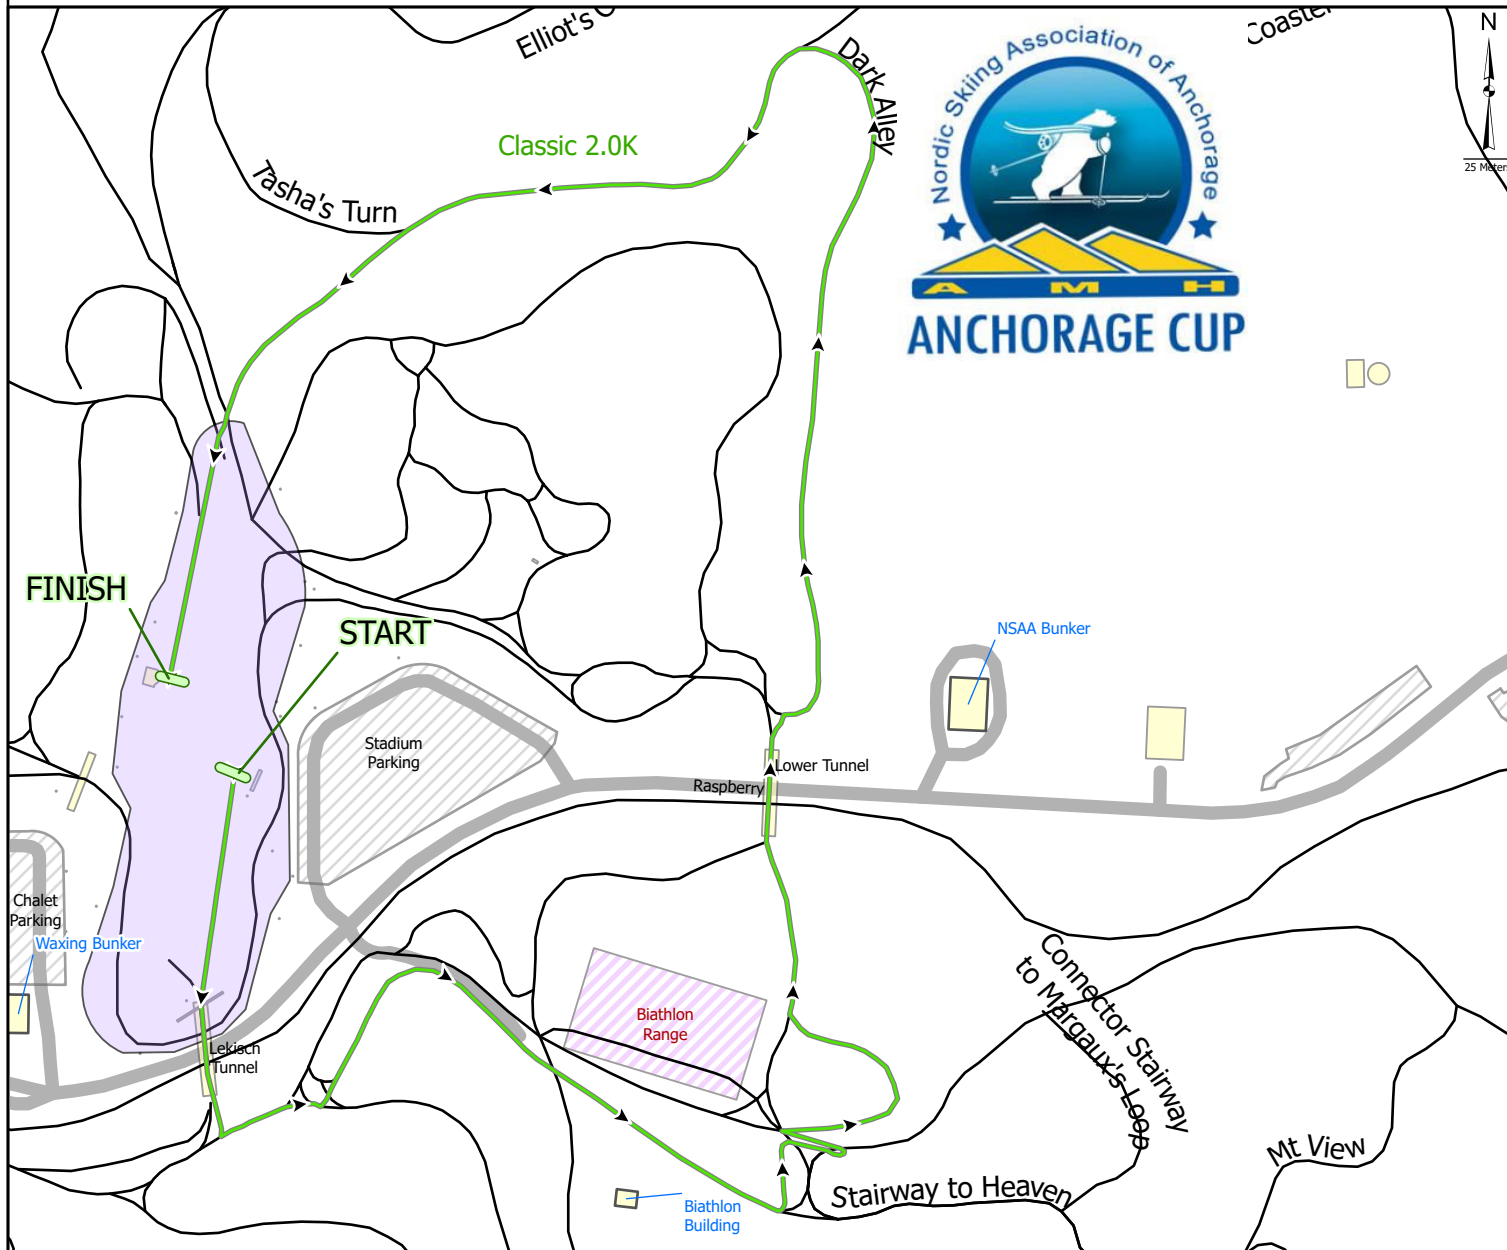

NSAA AMH Anchorage Cup

3km Classic

January 8, 2023

**NORDIC SKIING
ASSOCIATION
OF ANCHORAGE**

Mapping Provided by: 

Legend	
	Classic Course
	Ski Trails
	Stadium Area
Kincaid Park - Anchorage, AK	