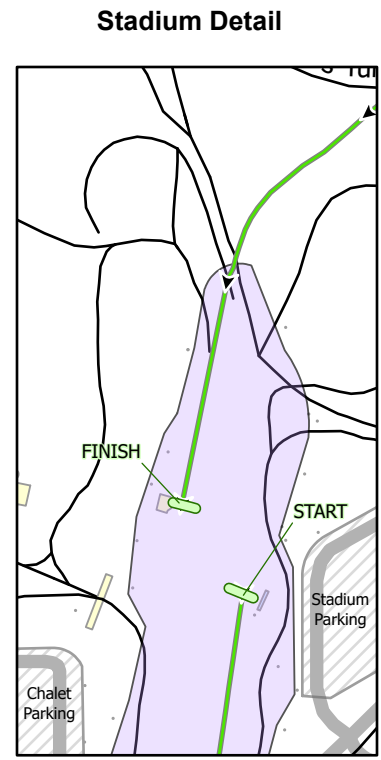

NSAA AMH Anchorage Cup

3km Classic

January 8, 2023

**NORDIC SKIING
ASSOCIATION
OF ANCHORAGE**

Mapping Provided by: 

Legend	
	Classic Course
	Ski Trails
	Stadium Area
Kincaid Park - Anchorage, AK	