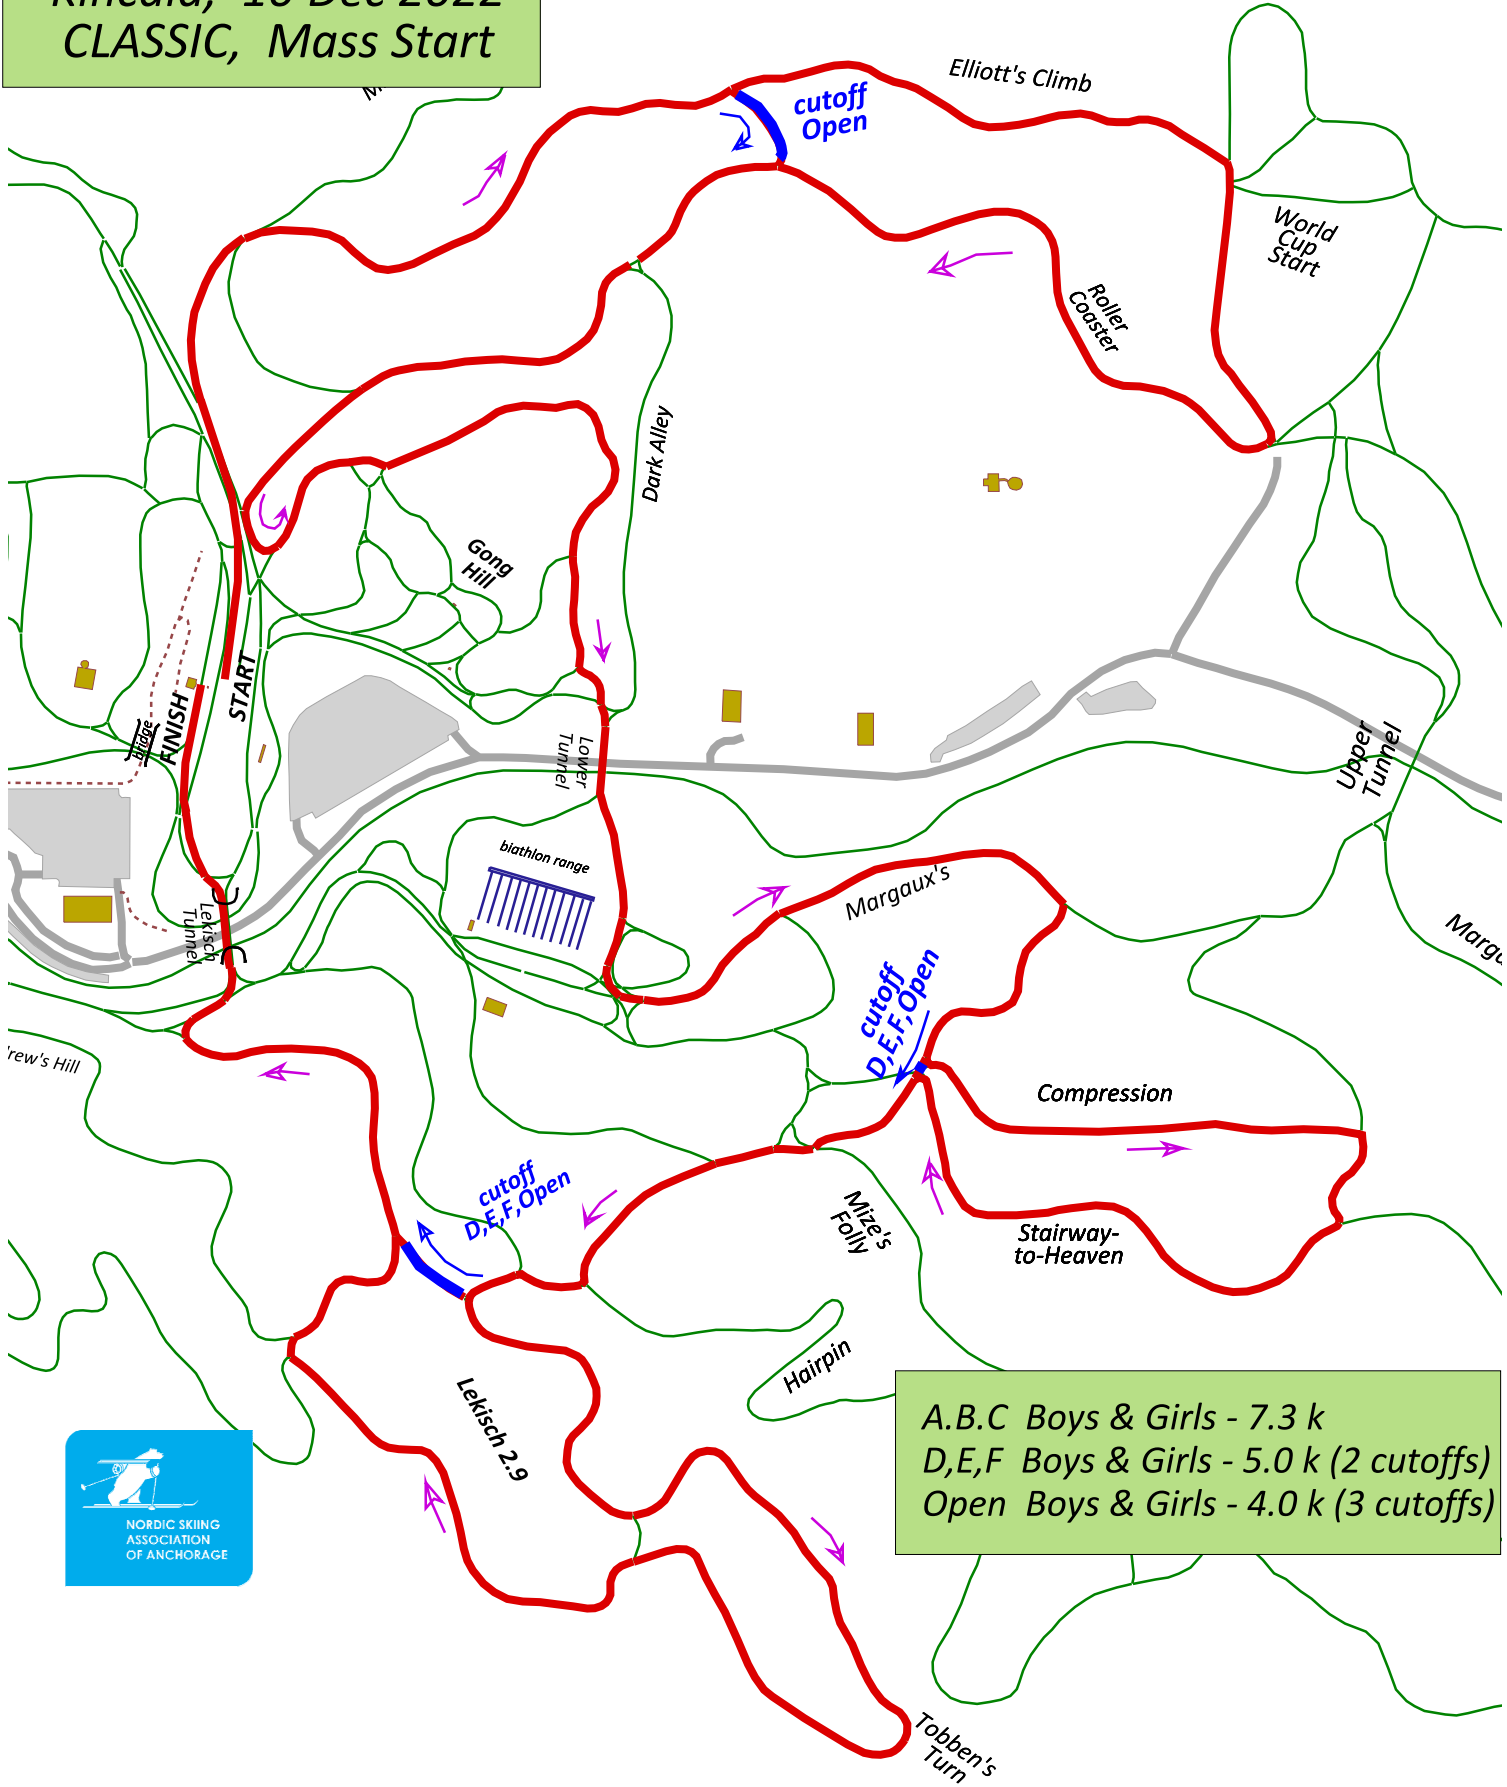

**ASD High School #2  
Kincaid, 10 Dec 2022  
CLASSIC, Mass Start**

**A.B.C Boys & Girls - 7.3 k  
D,E,F Boys & Girls - 5.0 k (2 cutoffs)  
Open Boys & Girls - 4.0 k (3 cutoffs)**