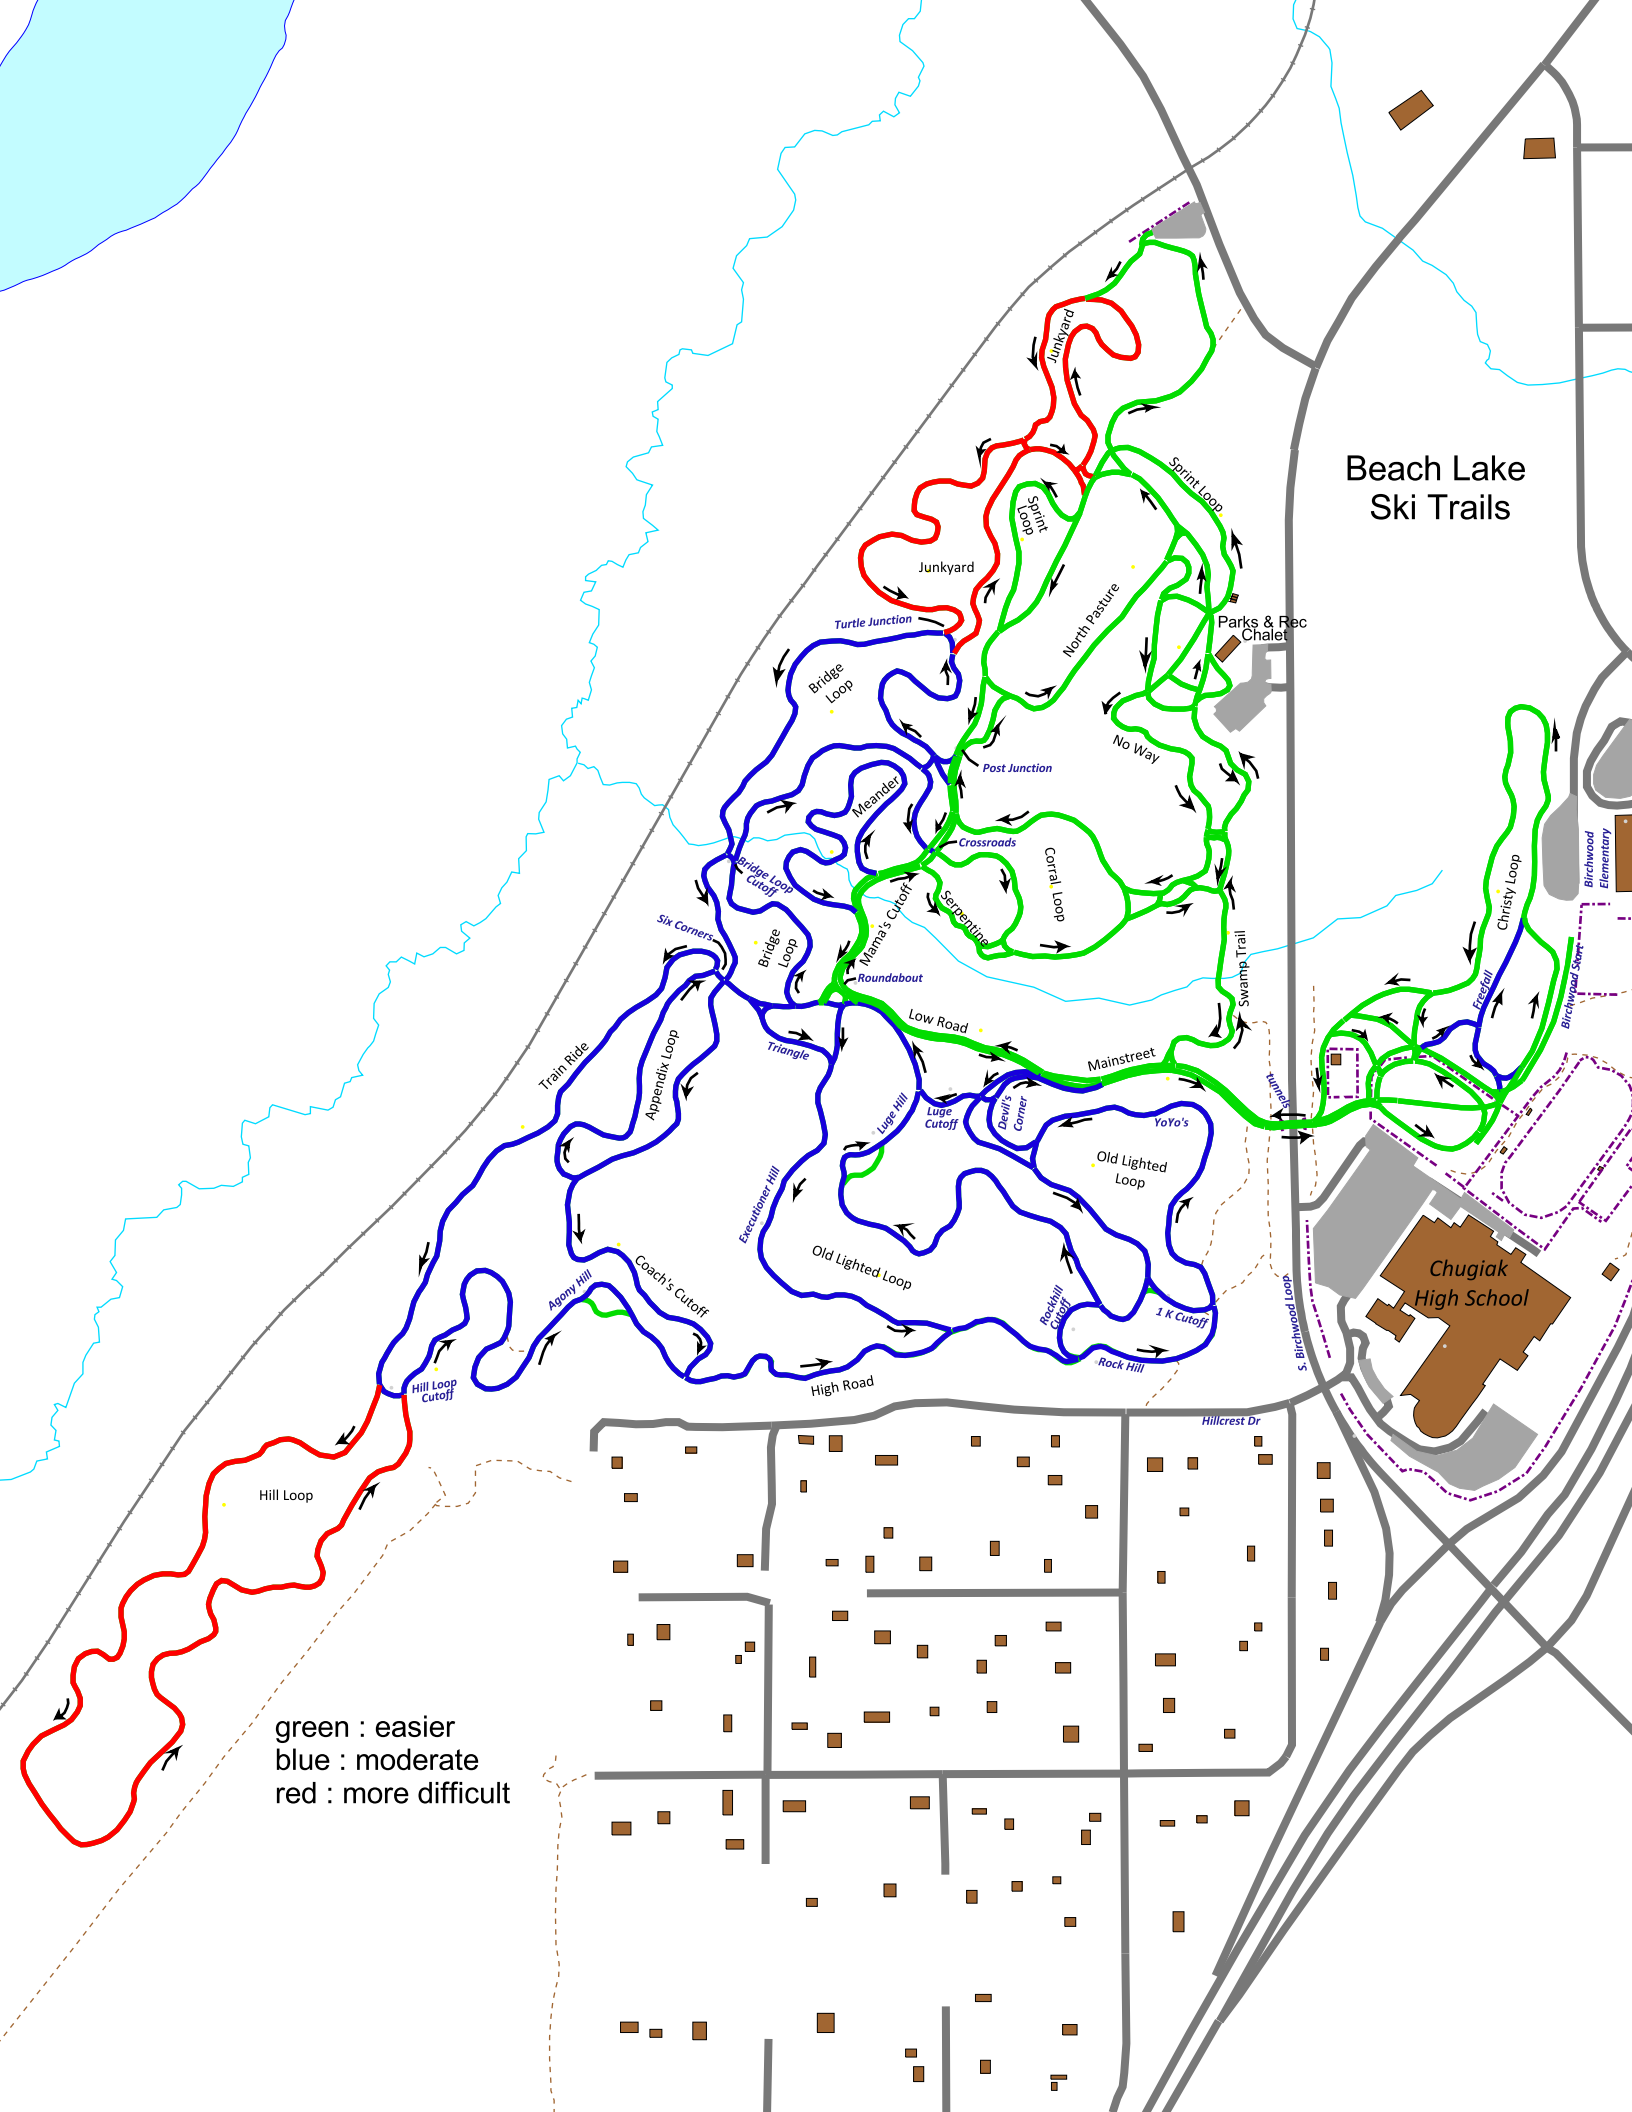

# Beach Lake Ski Trails

green : easier  
blue : moderate  
red : more difficult